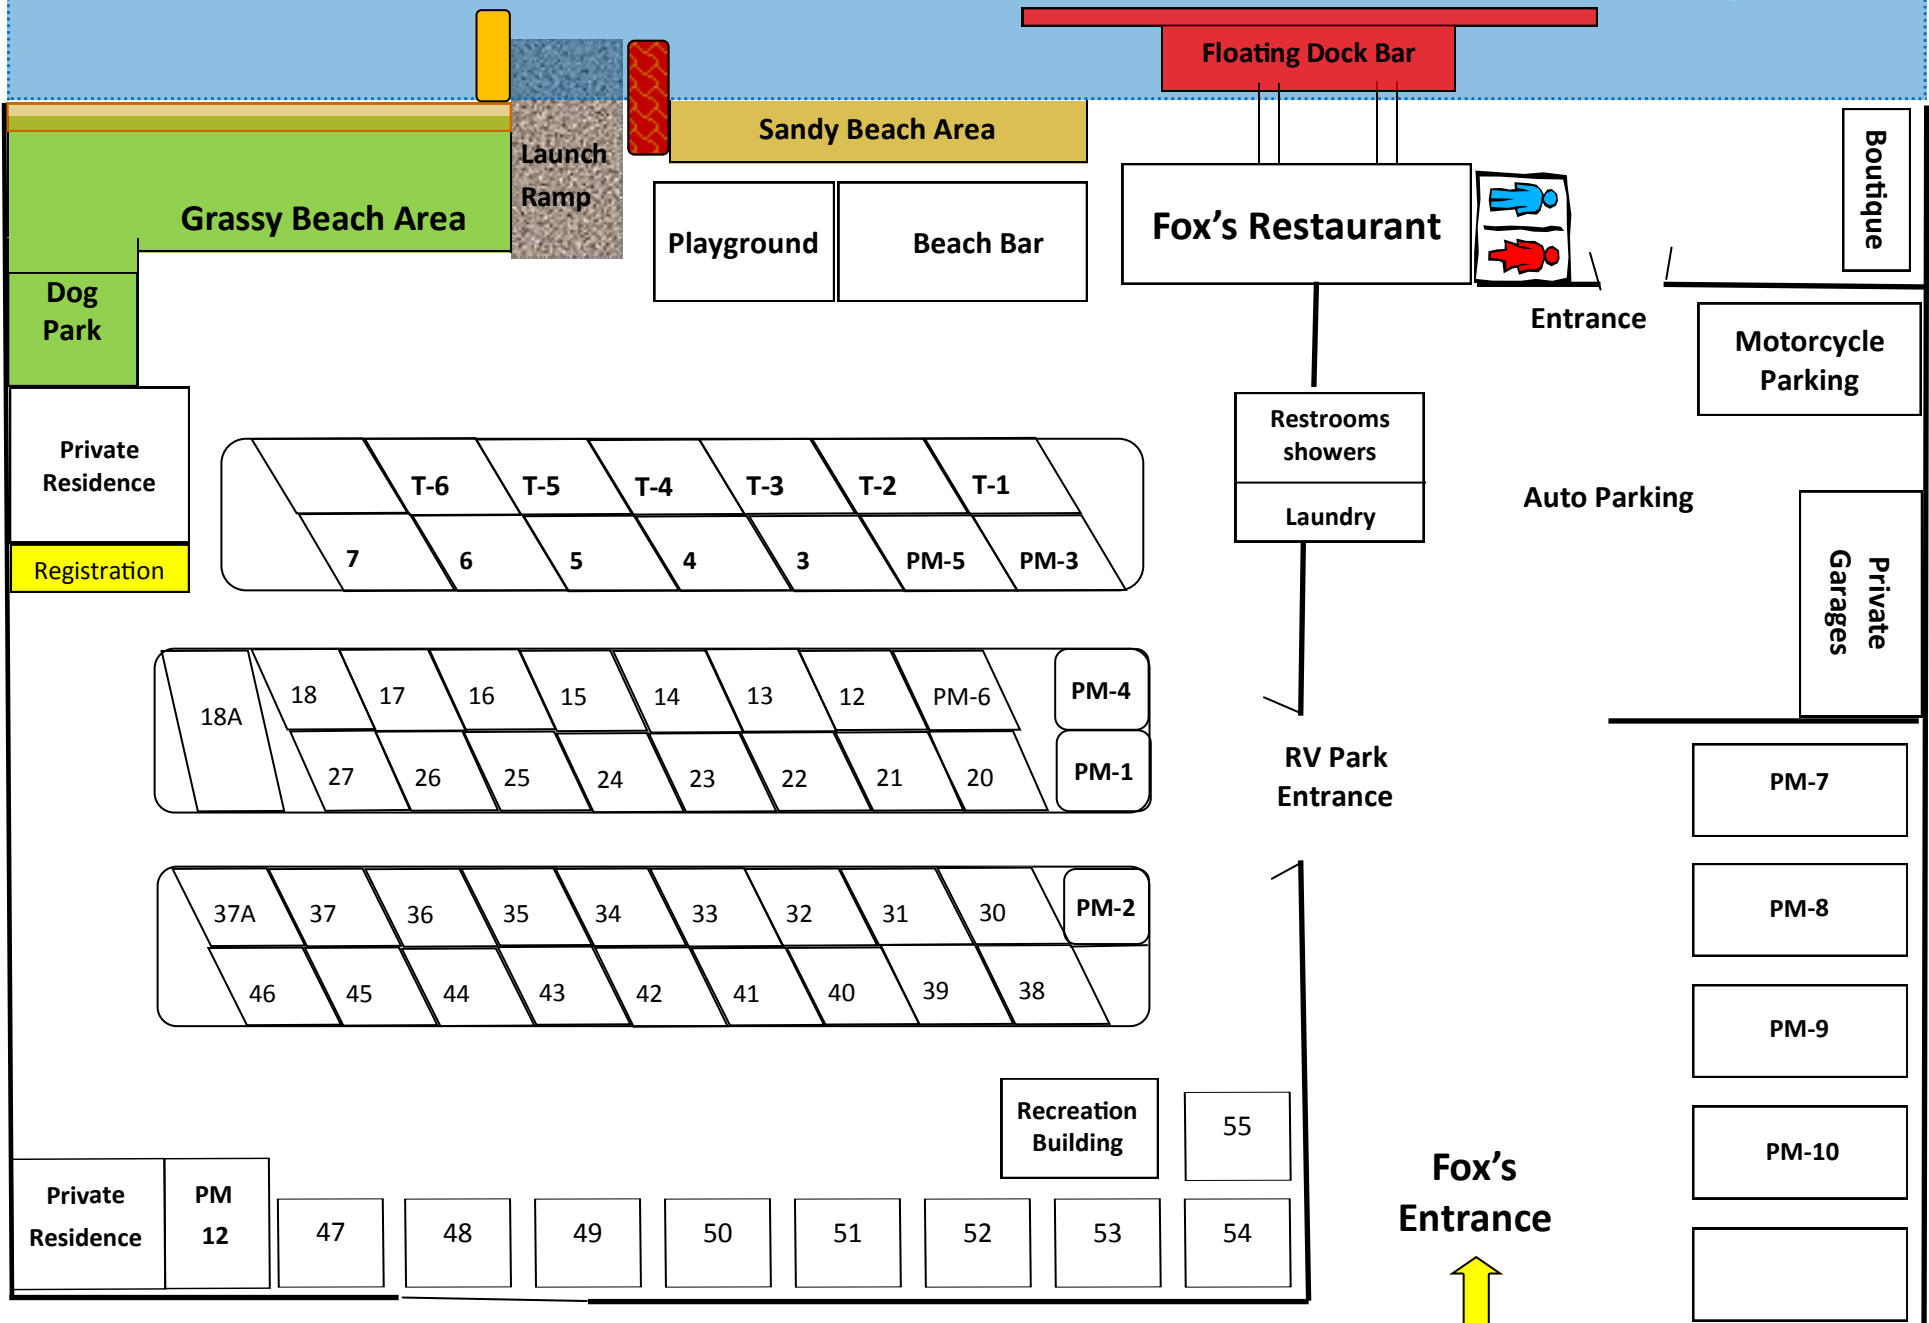

Colorado River-Parker Strip

6350 Riverside Dr, Parker AZ, 85344