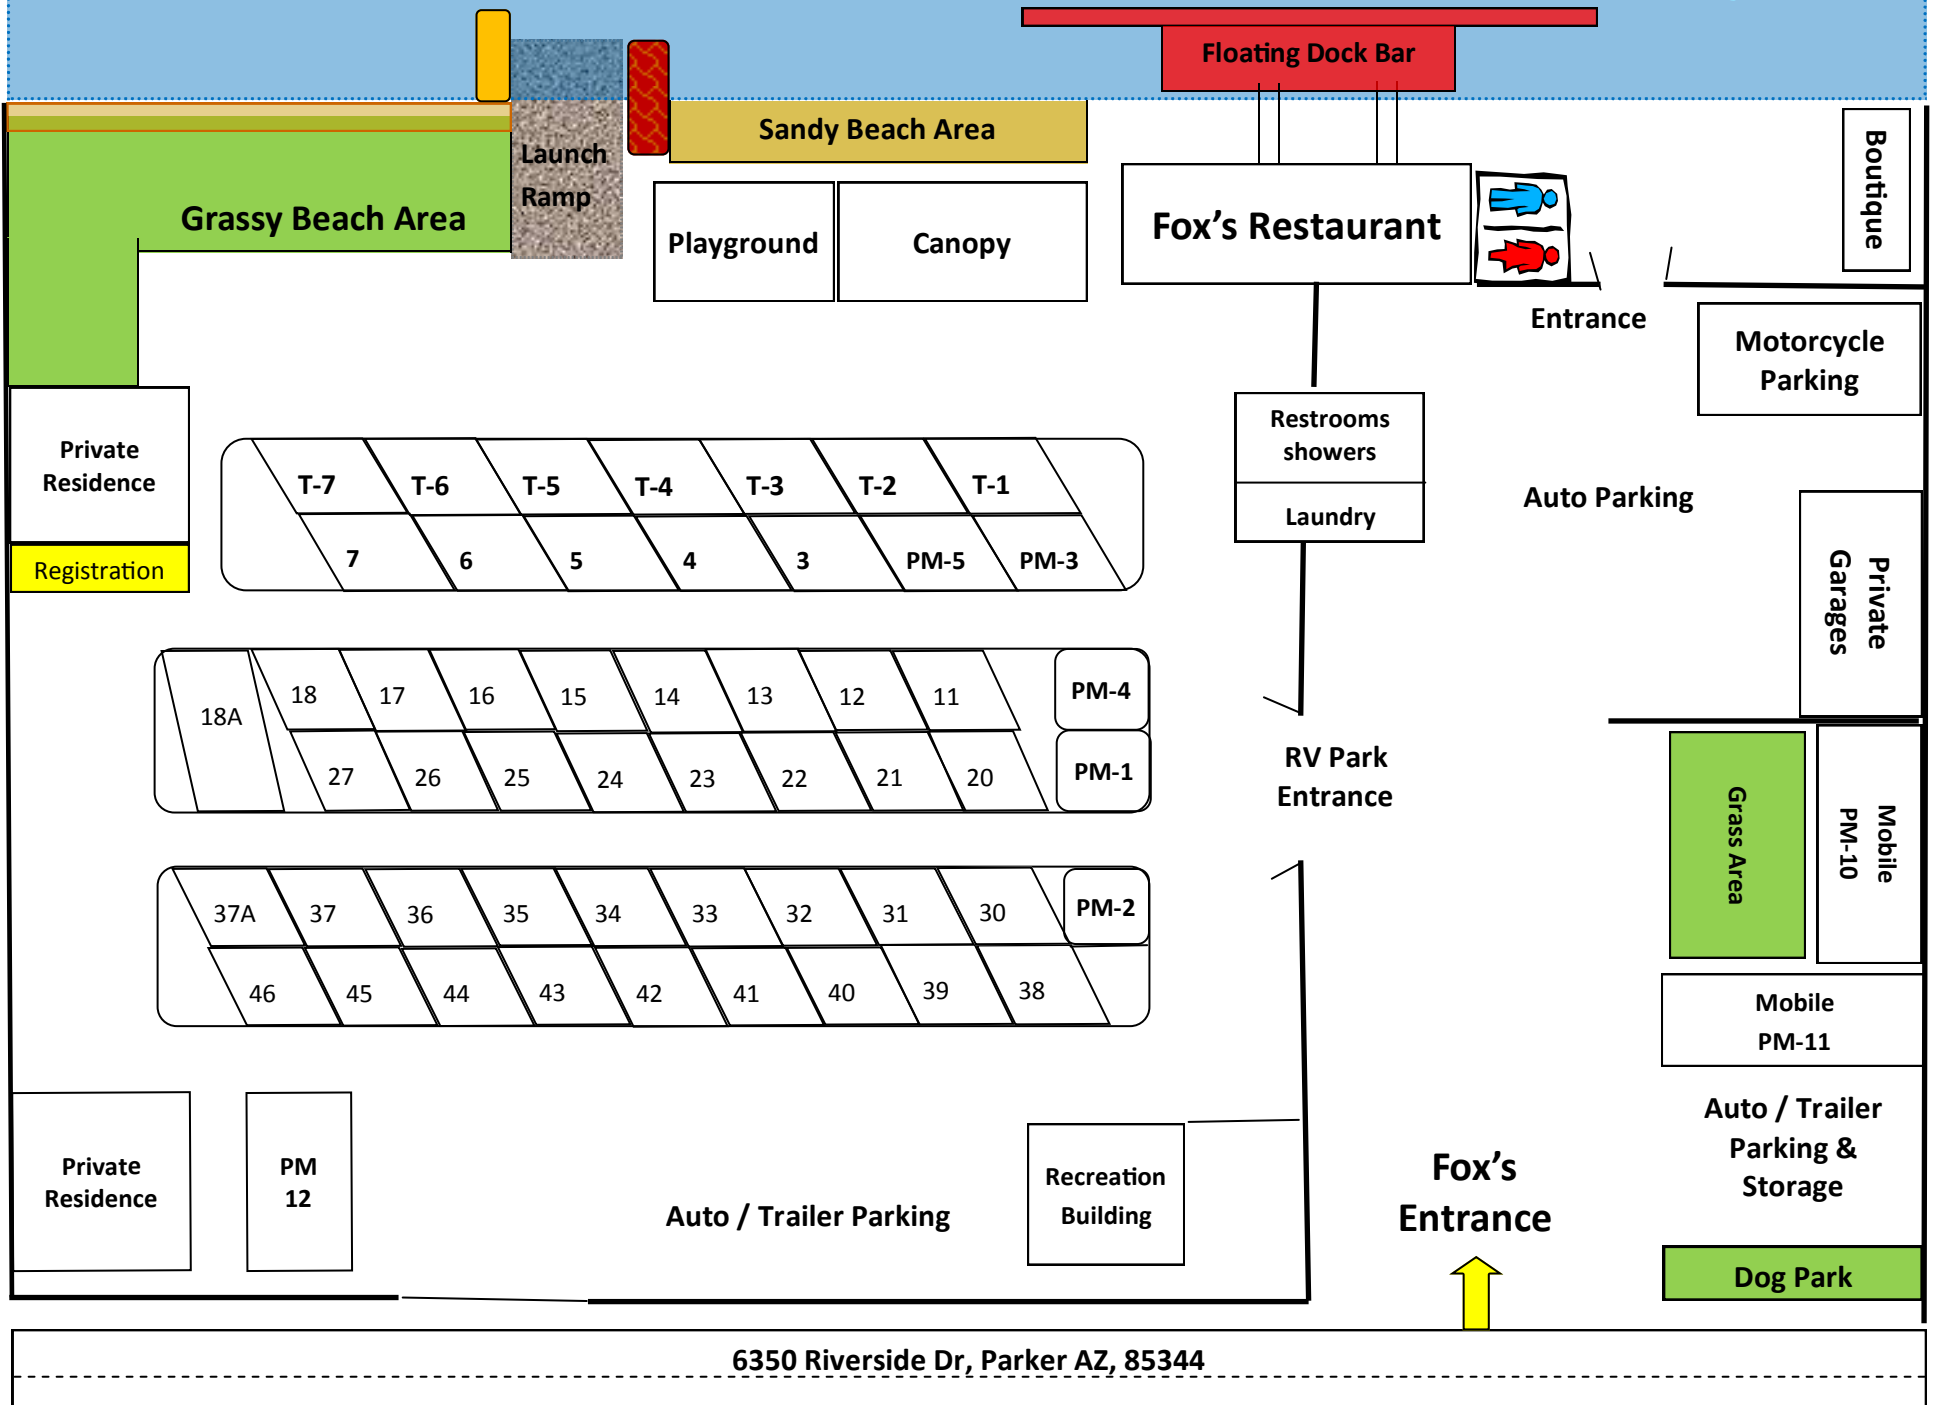

Colorado River-Parker Strip

6350 Riverside Dr, Parker AZ, 85344