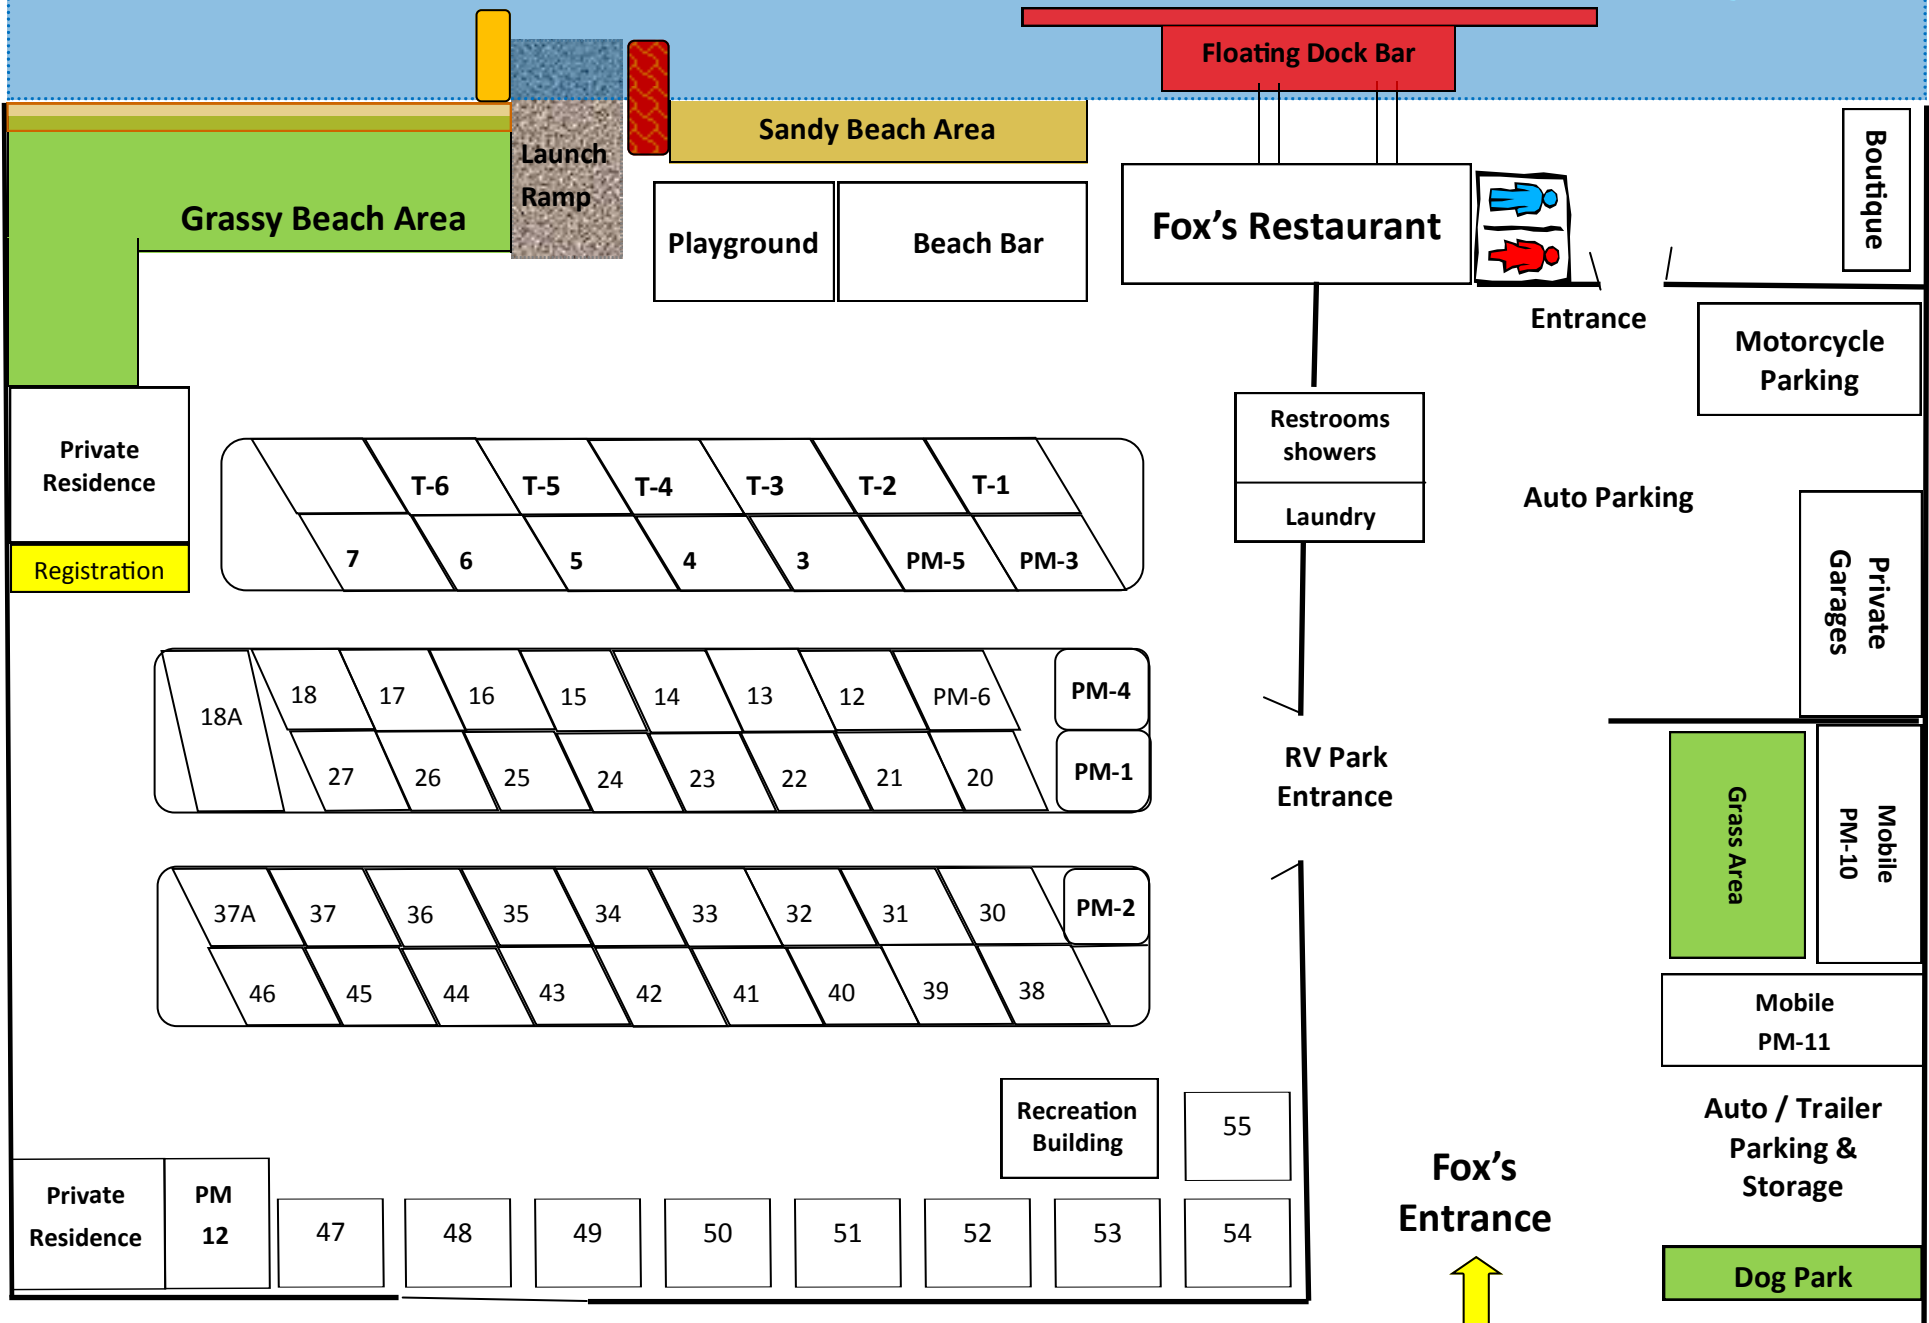

Colorado River-Parker Strip

6350 Riverside Dr, Parker AZ, 85344