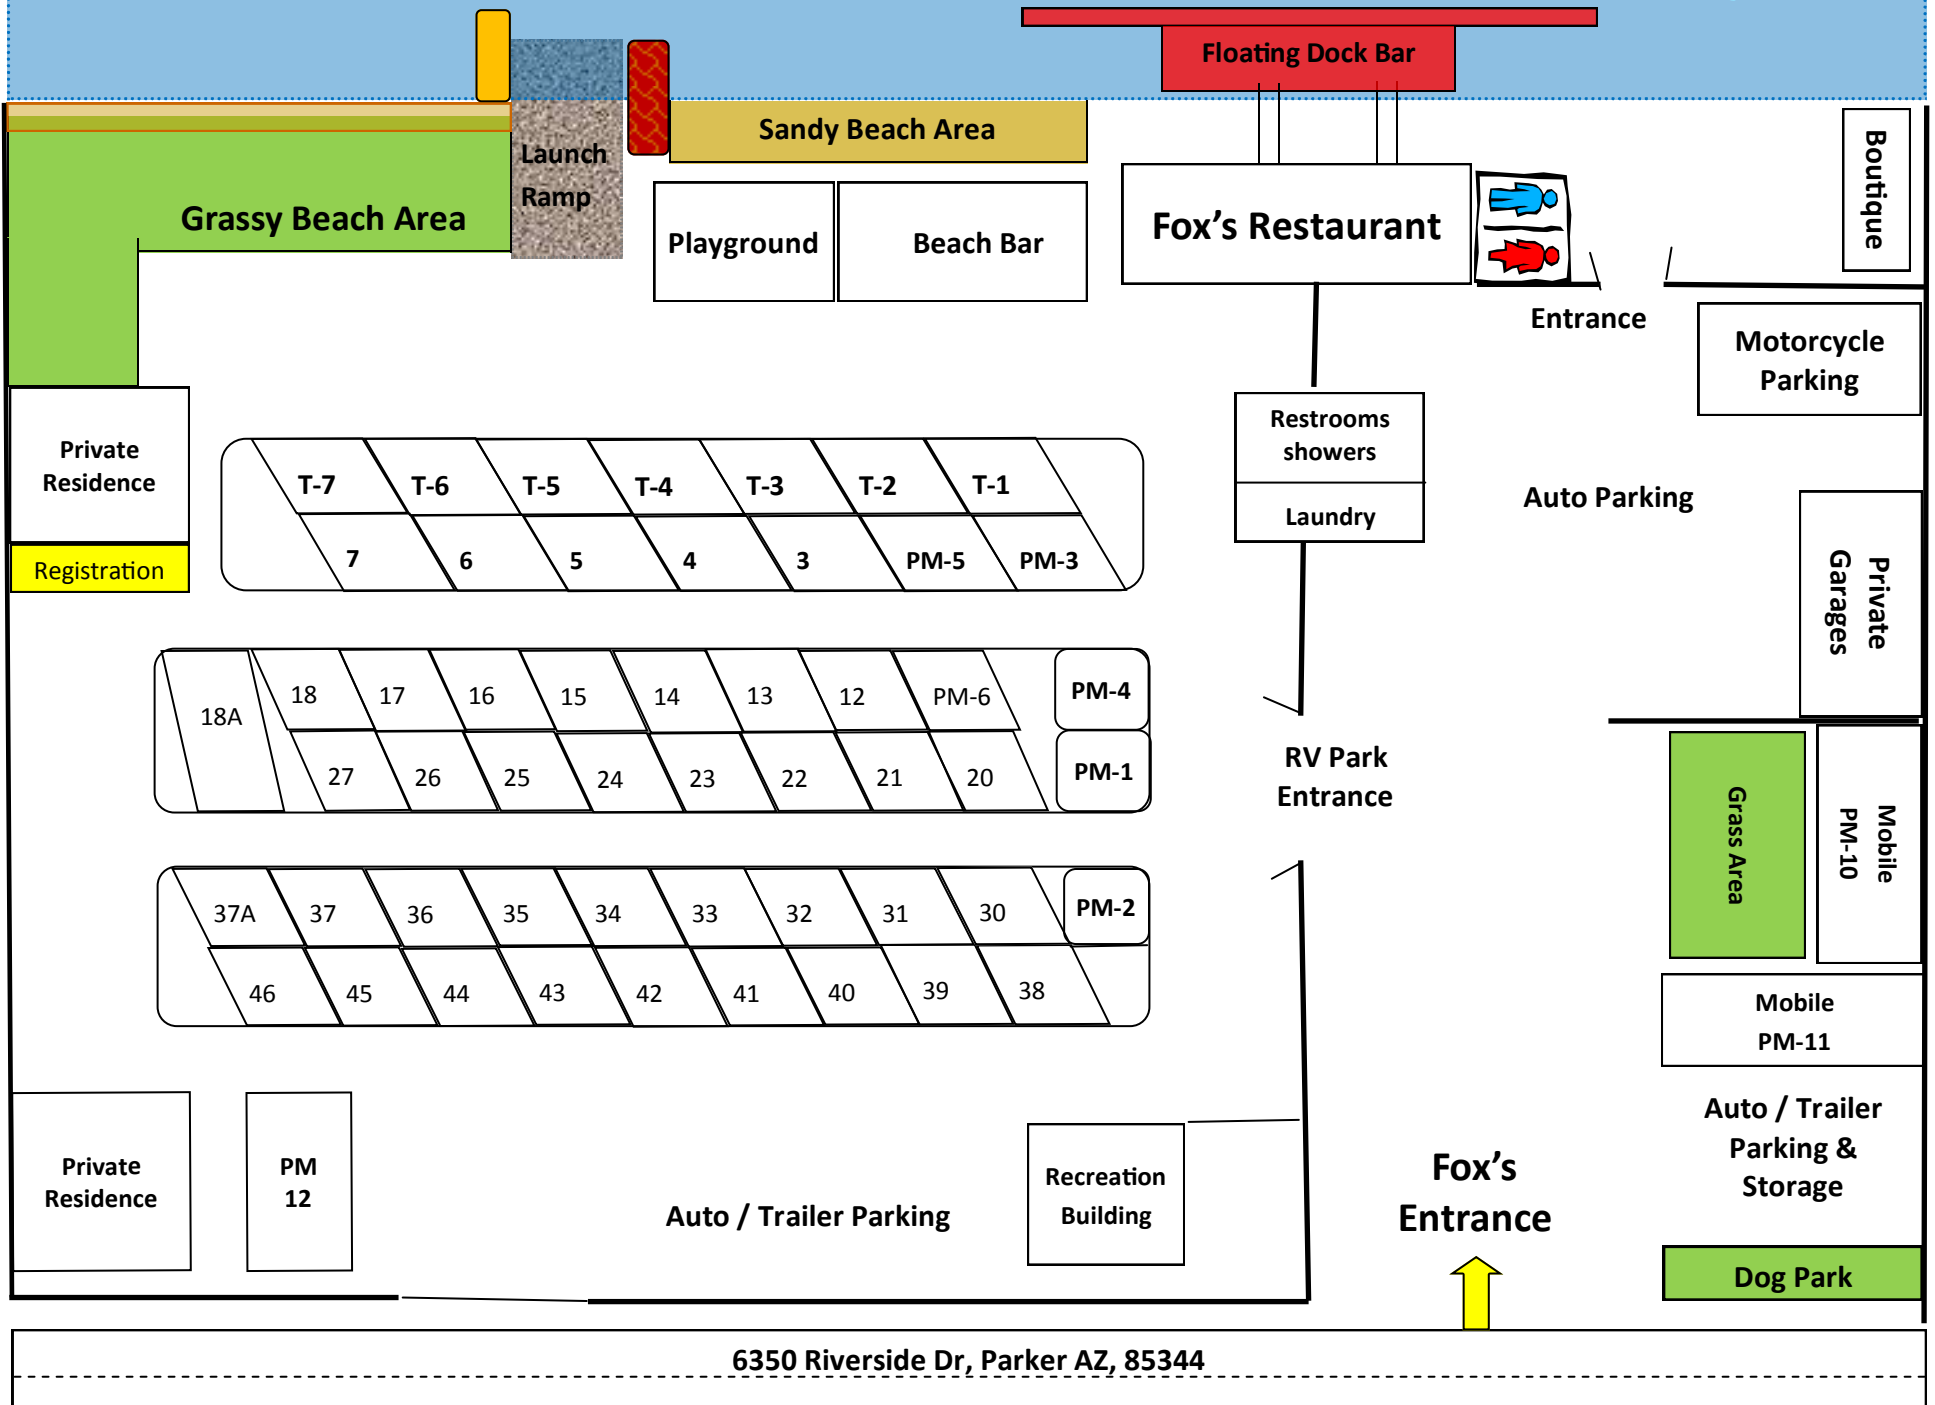

# Colorado River-Parker Strip

6350 Riverside Dr, Parker AZ, 85344